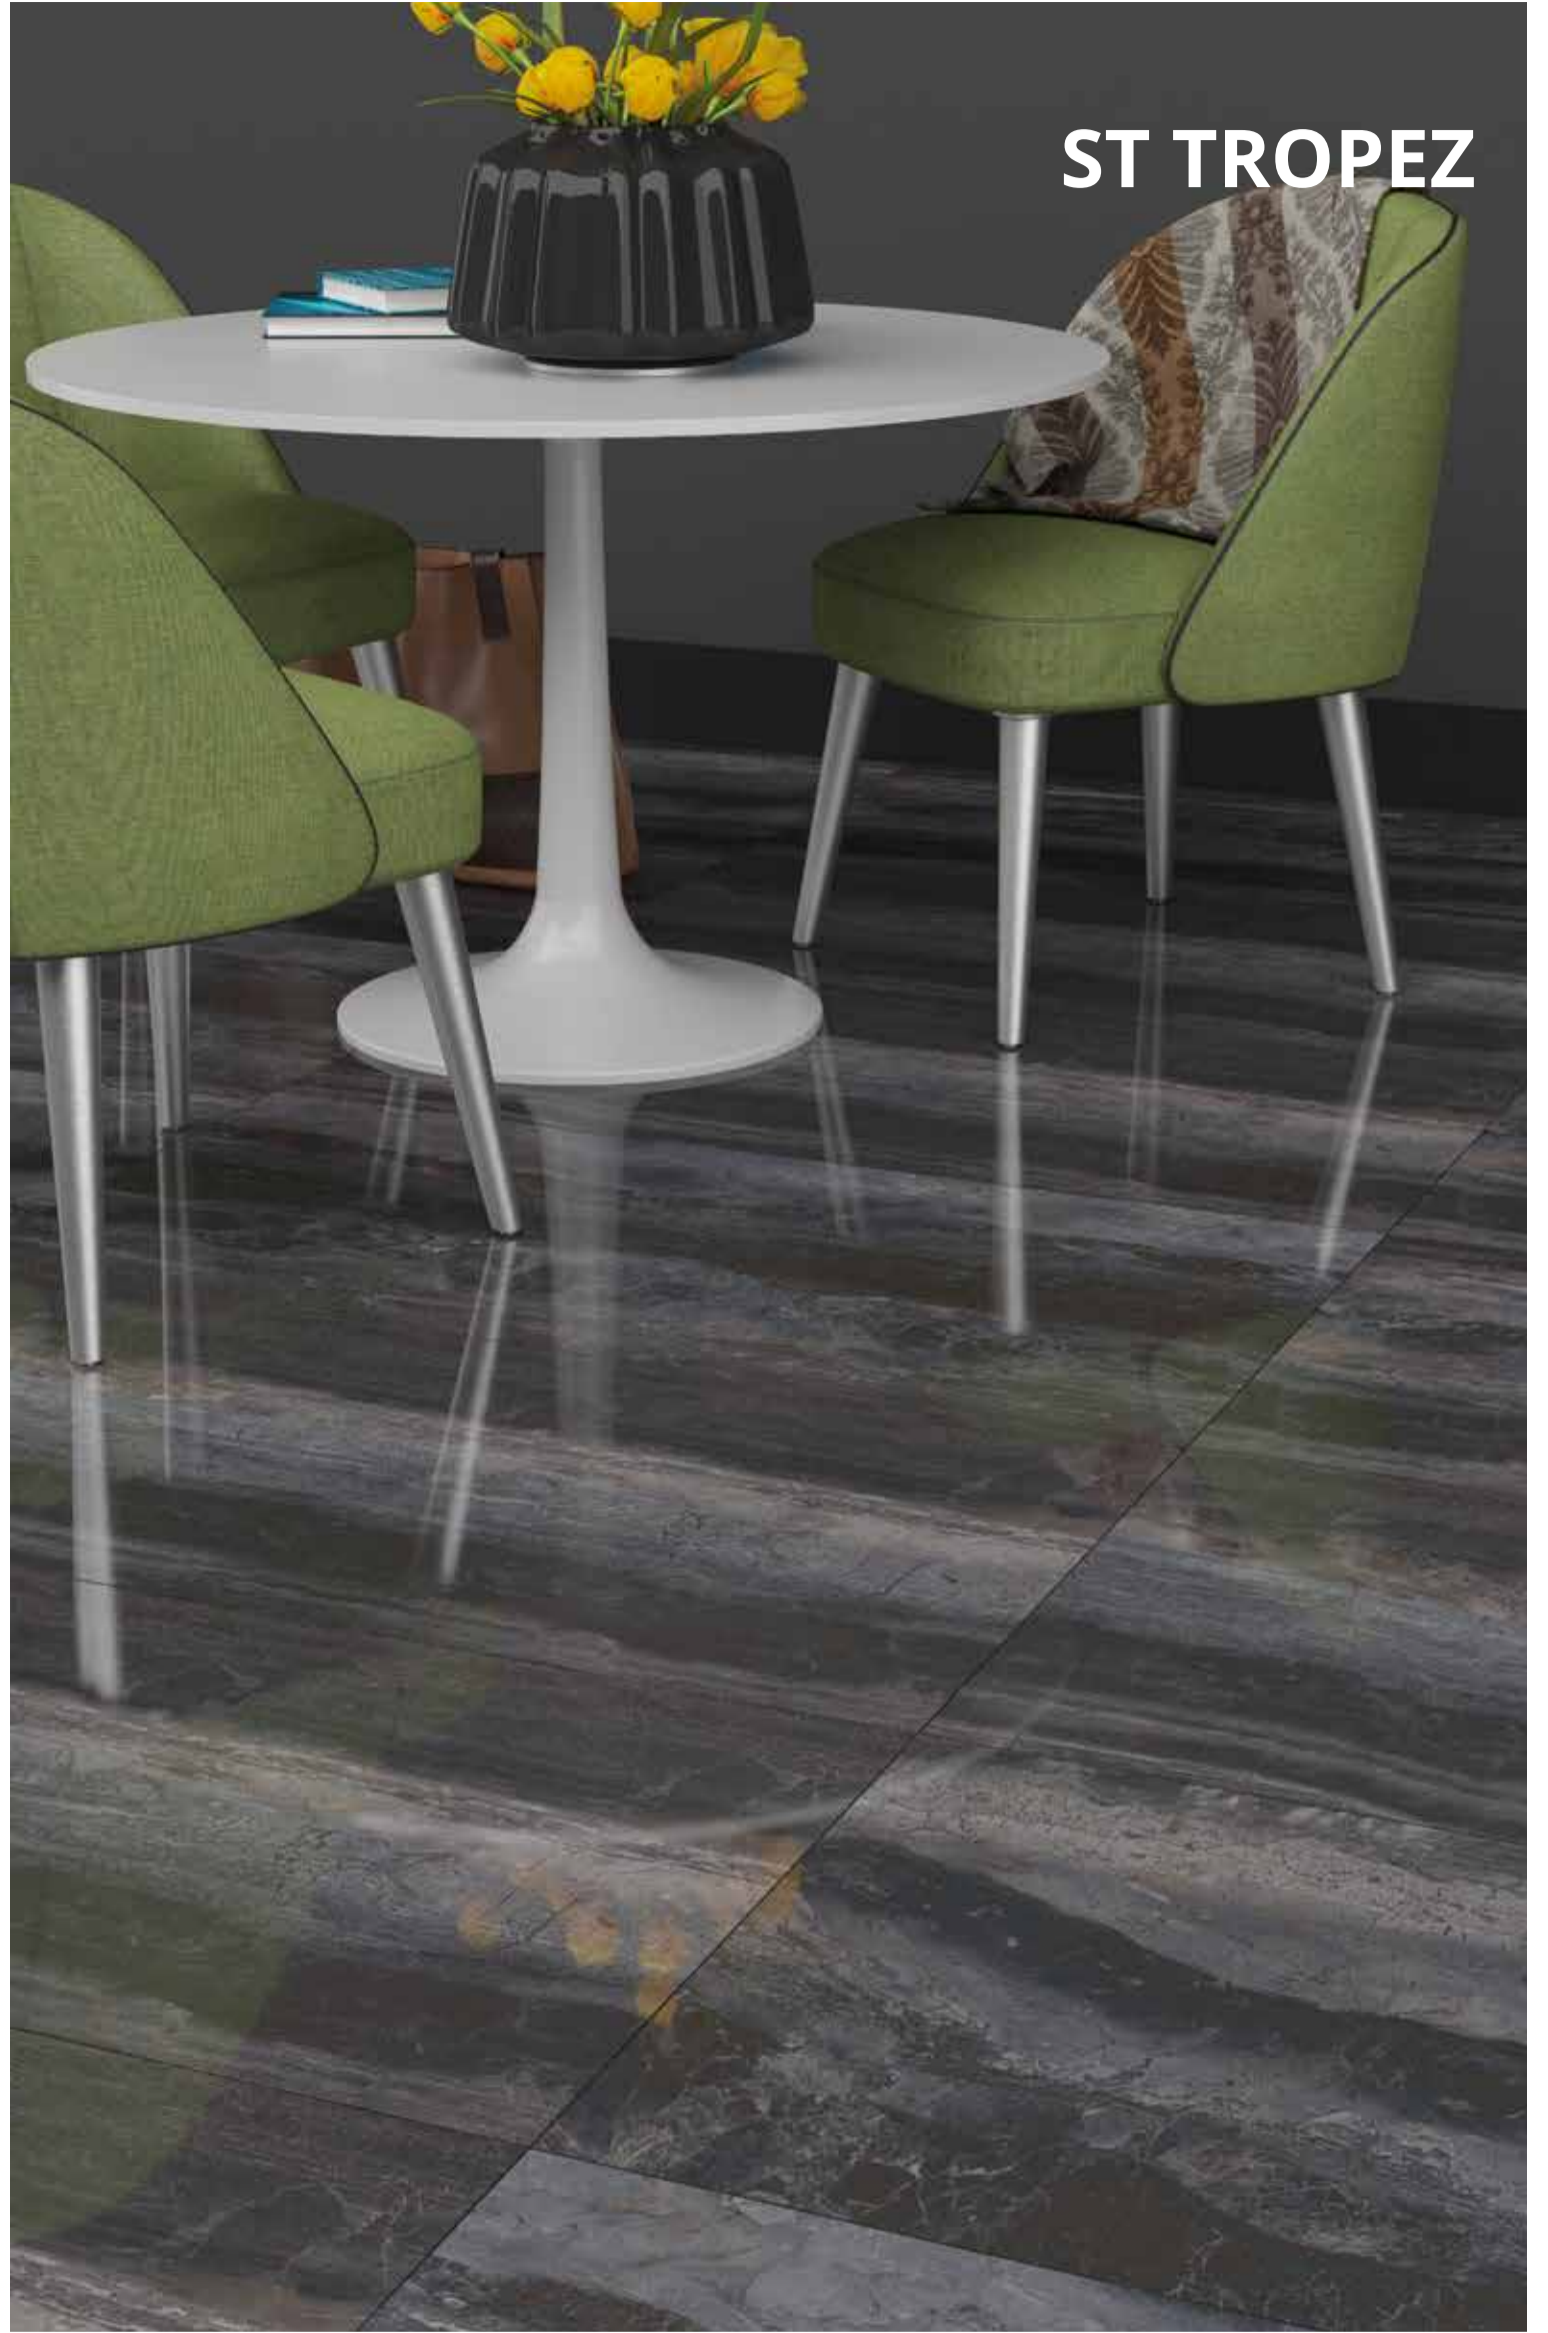

R P

STATUE

STATUE Light Grey F
R P
60 x 120 cm

STATUE Grey F
R P
60 x 120 cm

STATUE Grey Decor F
R P
60 x 120 cm

ST TROPEZ Grey
60 x 120 cm

R P

ST TROPEZ Antracite
60 x 120 cm