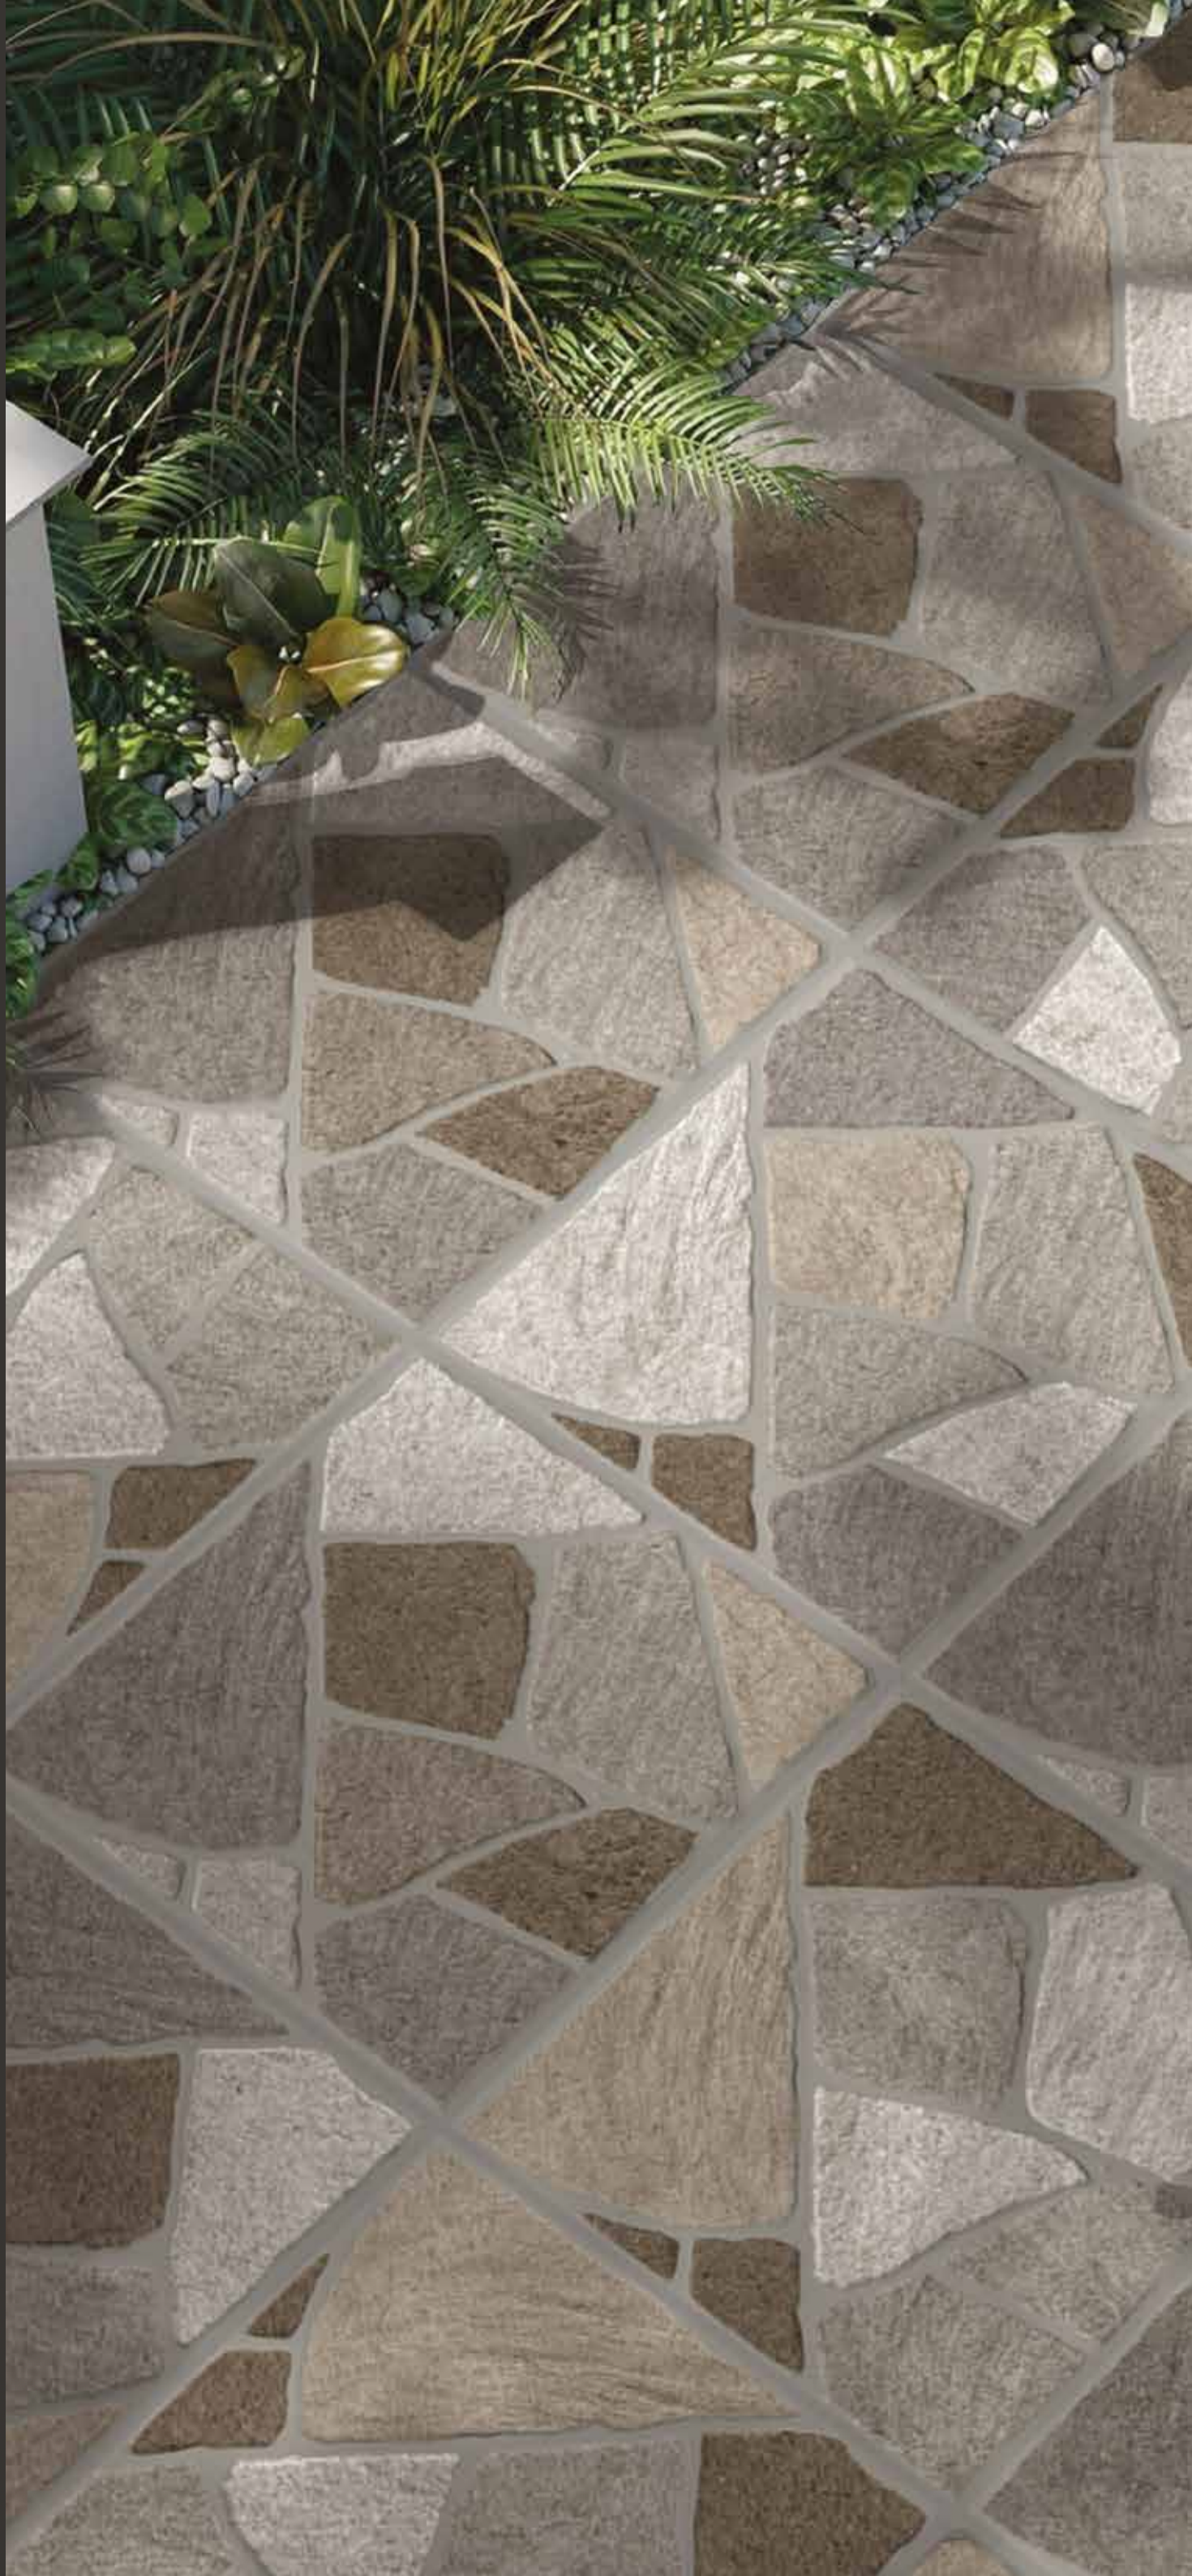

CHARLOTTE

CHARLOTTE White R P
60 x 60 cm

CHARLOTTE Light Grey R P
60 x 60 cm

CHARLOTTE Grey R P
60 x 60 cm

CHARLOTTE Antracite R P
60 x 60 cm

CHARLOTTE Beige R P
60 x 60 cm

45x45

KEMER